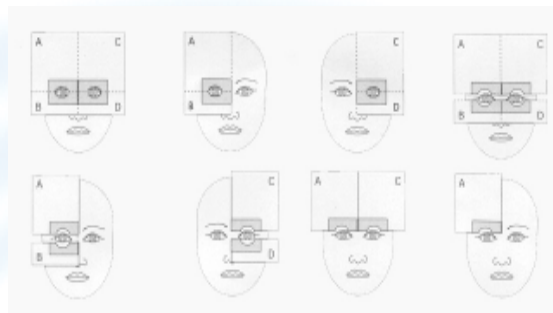

NEW additions to our line of Refractive Drapes

MK-D360 Dual Refractive Drape

Our most versatile refractive drape

16" x 9.75", aperture area 7" x 3"

Ref. Number
MK-D360

Description
Dual Refractive Drape

Bag Qty.
20 per bag

MK-D1022 Refractive Drape

Split aperture for easy retraction of eye lid & lashes

16" x 10.7", aperture 1.5" x 1"

Ref. Number
MK-D1022

Description
Refractive Drape

Bag Qty.
20 per bag

From:

MICROspecialties, inc.
specialty ophthalmic products
www.microspecialties.com